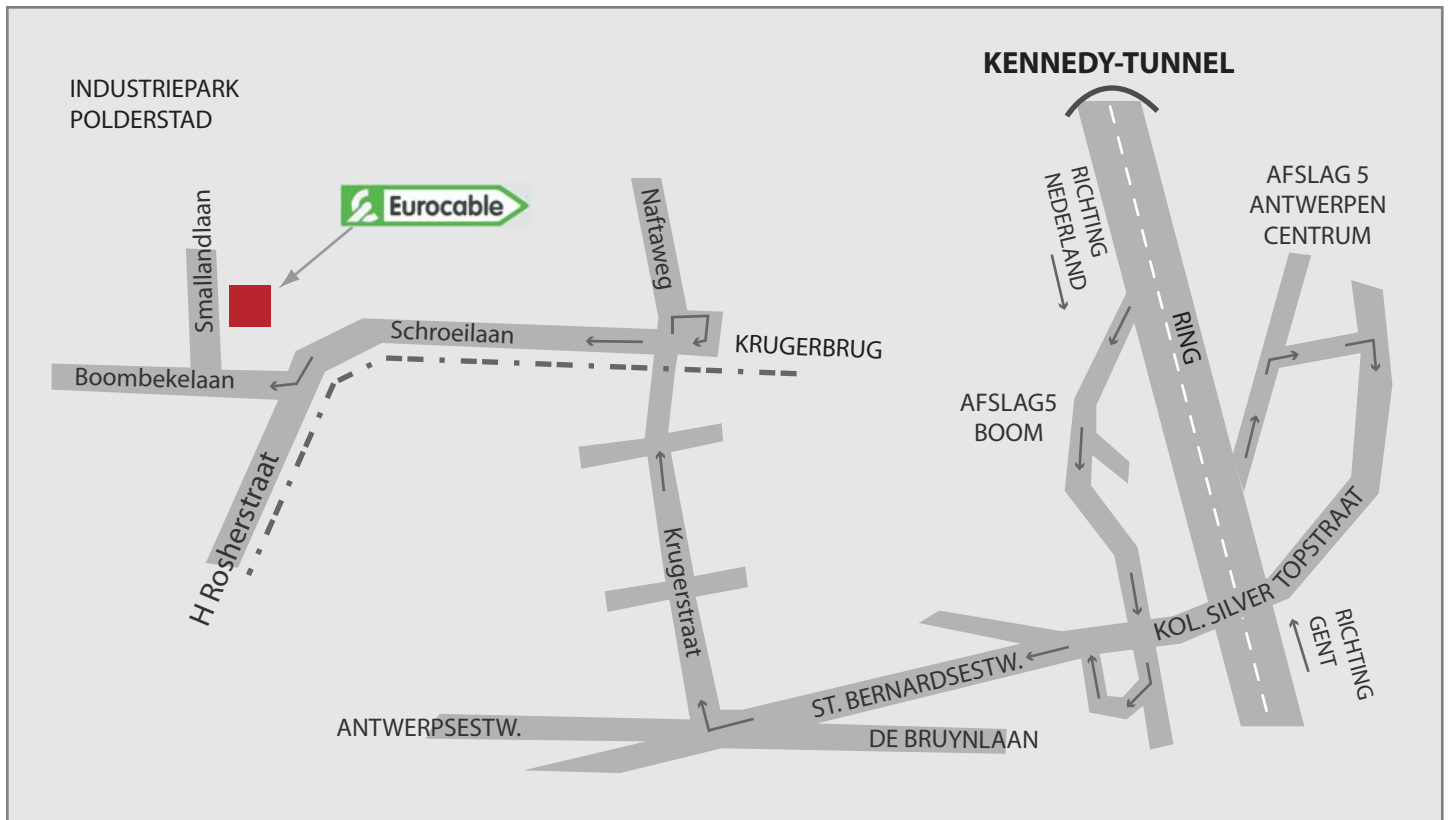

**EUROCABLE N.V.**  
SMALLANDLAAN 35  
2660 HOBOKEN  
BELGIUM

TEL: +32 (0) 3 232 99 74  
FAX: +32 (0) 3 232 79 14

E-MAIL: SALES@EUROCABLE.BE  
WEBSITE: WWW.EUROCABLE.BE

EUROCABLE IS SITUATED IN HOBOKEN NEAR THE HARBOUR OF ANTWERP, IT'S LOCATION IS PERFECT BECAUSE IT'S SITUATED NEAR TO THE BIGGEST HARBOURS OF EUROPE (ANTWERP 15 MIN. AND ROTTERDAM 60 MIN.). ALSO THE HARBOURS IN FRANCE AND GERMANY ARE WITHIN A REASONABLE DISTANCE OF TRAVEL.